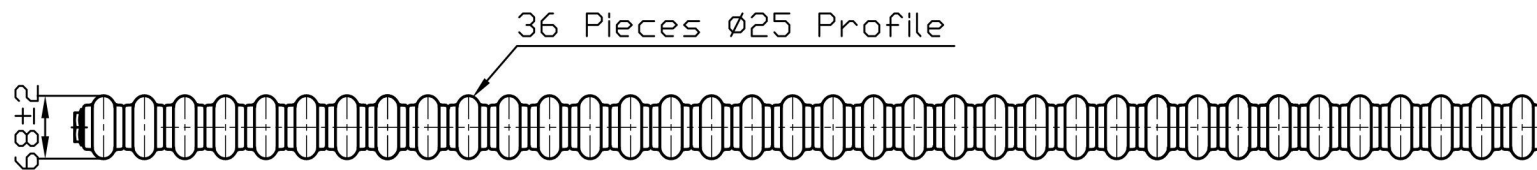

Imperia 2 Column Horizontal 300 x 1640mm. Painted

Technical Drawing

Unit: mm

Eastbrook 

Eastbrook Road, Gloucester GL4 3DB

Technical Helpline : 01452 317890

Mon - Fri / 8am - 5pm

Email : technical@eastbrookco.com