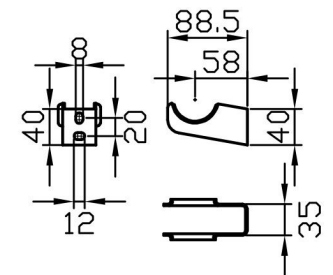

Imperia 2 Column Horizontal 300 x 1640mm. Painted

Technical Drawing

Unit: mm

Eastbrook 

Eastbrook Road, Gloucester GL4 3DB

Technical Helpline : 01452 317890

Mon - Fri / 8am - 5pm

Email : technical@eastbrookco.com