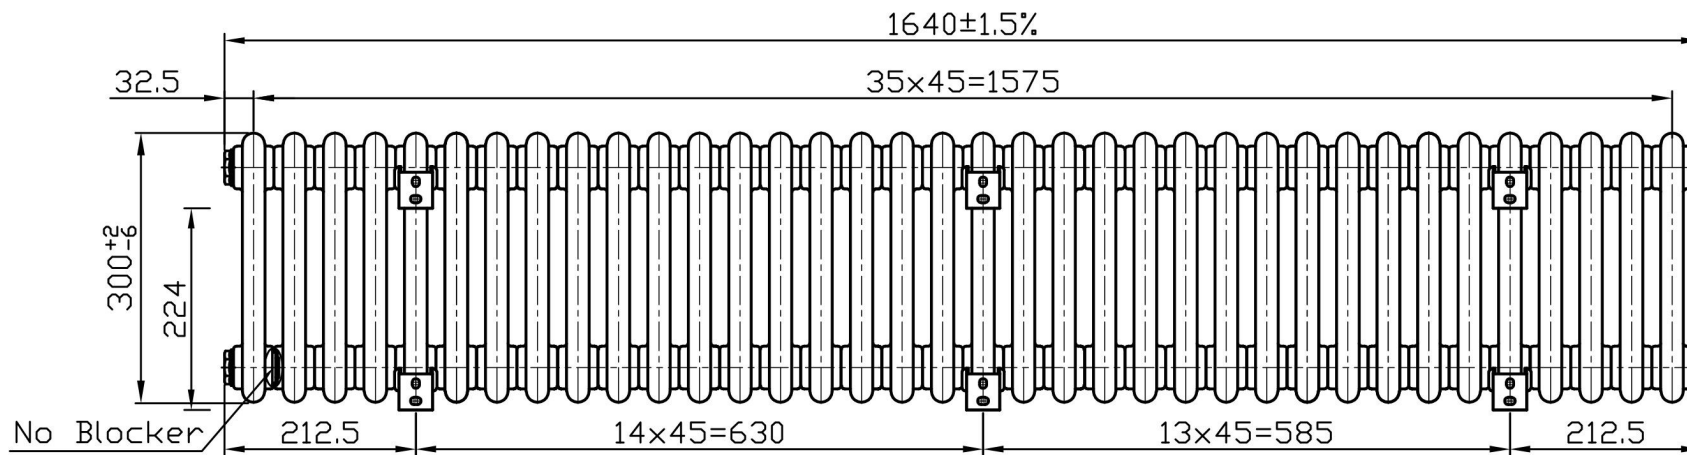

Imperia 2 Column Horizontal 300 x 1640mm. Painted

Technical Drawing

Unit: mm

Eastbrook 

Eastbrook Road, Gloucester GL4 3DB

Technical Helpline : 01452 317890

Mon - Fri / 8am - 5pm

Email : technical@eastbrookco.com