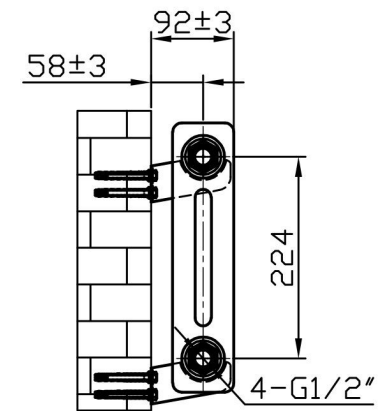

Imperia 2 Column Horizontal 300 x 1640mm. Painted

Technical Drawing

Unit: mm

Eastbrook 

Eastbrook Road, Gloucester GL4 3DB

Technical Helpline : 01452 317890

Mon - Fri / 8am - 5pm

Email : technical@eastbrookco.com